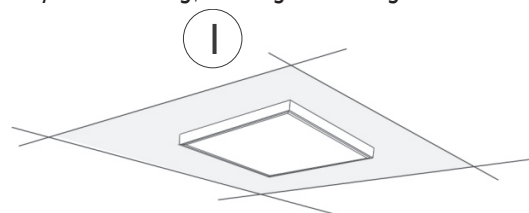

Way of mounting/Montageanleitung

Surface mount / Einbaumontage