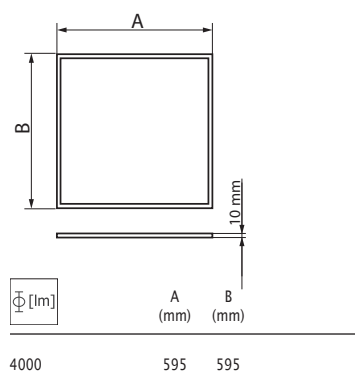

Dimensions/Abmessungen

TYP	PWM	LED	Φ [lm]	
RIM LED COMPACT	40 W	LED	4000	

Available colour of the light / Erhältliche Lichtfarbe: 830/840 (3800lm) & 840 (3600lm)

SDCM=3

Lifetime of LED sources / Lebensdauer LED: 35000 h (L70/B50)

Operating temperature range / Temperaturbereich der Leuchte im Betrieb: 5° C – 30° C

The power shown refers to the whole system (tolerance +/- 10%).
Die Leistung bezieht sich auf das gesamte System (Toleranz +/- 10%).

The given luminous flux refers to LED light sources (tolerance +/- 10% depends on the value of the colour temperature).
Der angegebene Lichtstrom betrifft die LED-Module (Toleranz +/- 10% abhängig von der Farbtemperatur).

The product covered by a 5-year warranty / Produkt mit 5 Jahren Garantie

Different luminaire configuration available upon request / Abweichende Konfiguration der Leuchte auf Anfrage

Luminaire options/Leuchtenoptionen

Diffuser/Diffusoren:

PLX PMMA opal diffuser
PMMA opal

Electronic control gear/Vorschaltgeräte:

E driver
Treiber